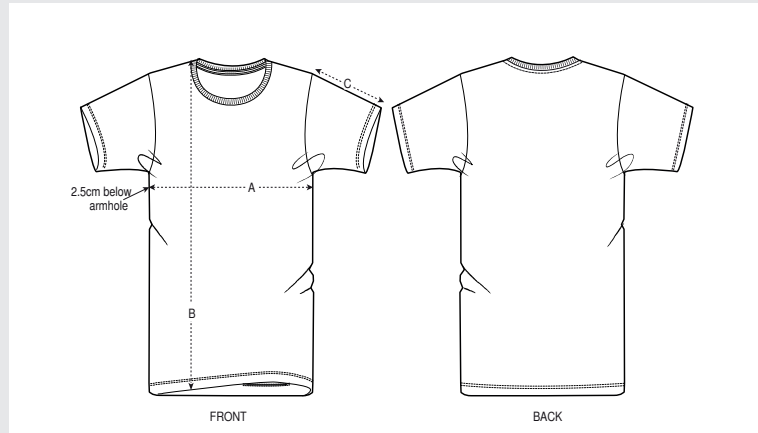

T-SHIRT

CASUAL COLLECTION

SIZES	XXS	XS	S	M	L	XL	XXL	3XL	4XL	5XL
A Half Chest	43.5	46	49	52	55	58	61	64	69	74
B Body Length	64	66	69	72	74	76	78	80	82	84
C Sleeve Length	19	19.5	20.5	21.5	22.5	22.5	23.5	24.5	24.5	25