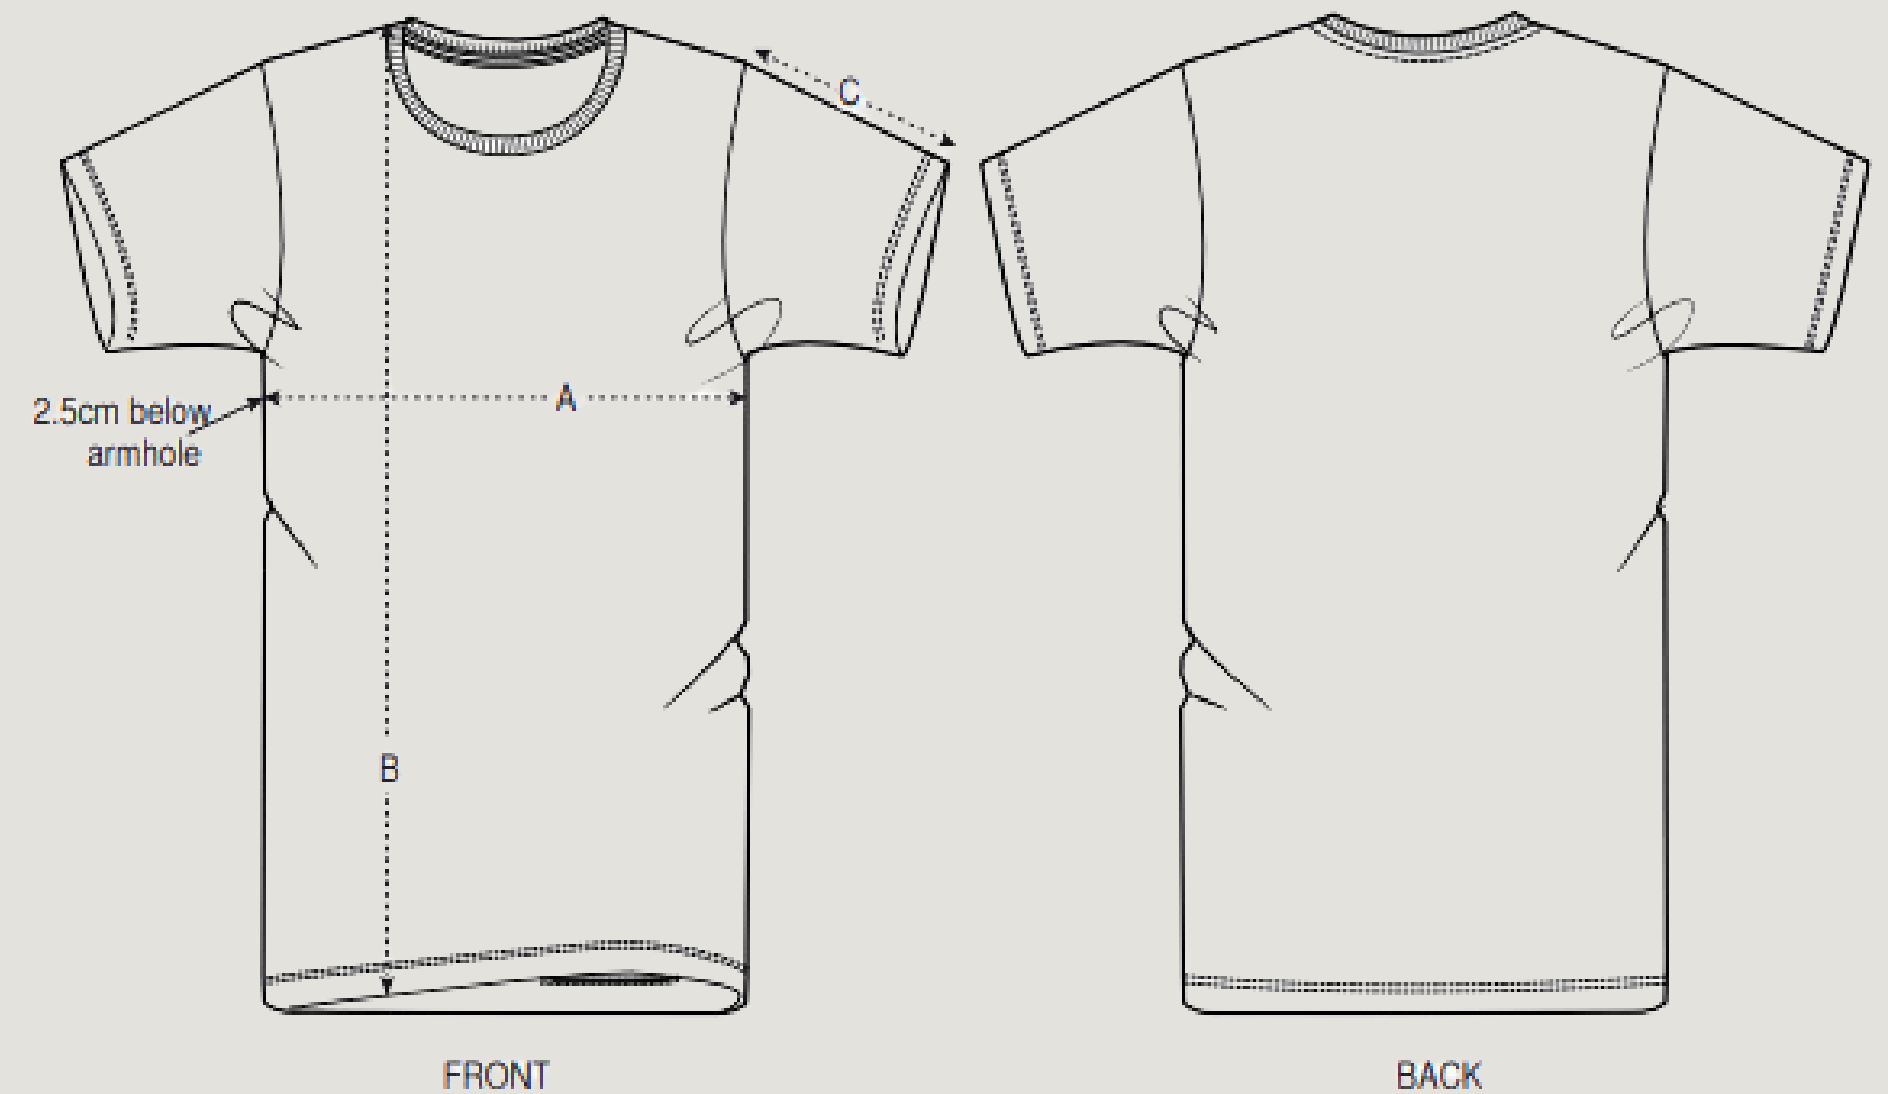

Size Chart

T-Shirt S/S

WOLFPACK

SIZE	HALF CHEST	BODY LENGTH	SLEEVE LENGTH
XS	46	66	19.5
S	49	69	20.5
M	52	72	21.5
L	55	74	22.5
XL	58	76	22.5
2XL	61	78	23.5
3XL	64	80	24.5

*All size measurement are in centimeter. Half Chest (A), Body Length (B), Sleeve Length (C).