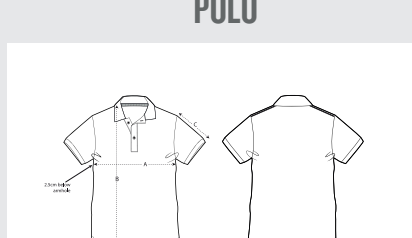

CYCLING RANGE

CYCLING JERSEY MEN

Parte	XS	S	M	L	XL
A CHEST	86	94	96	104	108
B WAIST	80	87	38,0	40,0	42,0

Measurements: **cm**

BIB SHORTS MEN

Parte	XS	S	M	L	XL
HIP	88	94	97	100	103
INSEAM	81	82	83	84	85

Measurements: **cm**

CYCLING JERSEY WOMEN

Parte	XS	S	M	L	XL
A BUST	75	86	94	98	102
B WAIST	58	66	76	83	86

Measurements: **cm**

BIB SHORTS WOMEN

Parte	XS	S	M	L	XL
HIP	85	92	103	106	109
INSEAM	75	76	77	78	79

Measurements: **cm**

CASUAL COLLECTION

T-SHIRT

SIZES	XXS	XS	S	M	L	XL	XXL	3XL	4XL	5XL
A Half Chest	43.5	46	49	52	55	58	61	64	69	74
B Body Length	64	66	69	72	74	76	78	80	82	84
C Sleeve Length	19	19.5	20.5	21.5	22.5	22.5	23.5	24.5	24.5	25

POLO

SIZES	XXS	XS	S	M	L	XL	XXL	3XL	4XL	5XL
A Half Chest	45	47.5	50.5	53.5	56.5	59.5	62.5	65.5	73.5	78.5
B Body Length	63.5	65.5	68.5	71.5	73.5	75.5	77.5	80.5	81.5	83.5
C Sleeve Length	21	21.5	22.5	23.5	24.5	24.5	25.5	26.5	26.5	27