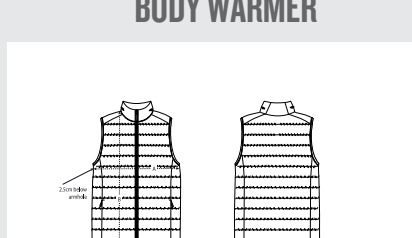

BODY WARMER

SIZES	S	M	L	XL	XXL	3XL
A Half Chest	53.5	56	59.5	63	66.5	70
B Body Length	65	68.5	70.5	72.5	74.5	76.5