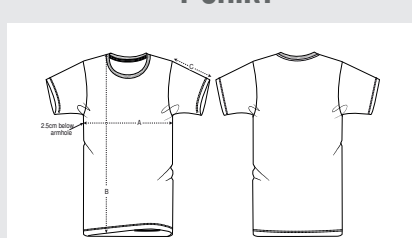

CYCLING RANGE

CYCLING JERSEY MEN

Parte	XS	S	M	L	XL
A CHEST	86	94	96	104	108
B WAIST	80	87	38,0	40,0	42,0

Measurements: **cm**

BIB SHORTS MEN

Parte	XS	S	M	L	XL
HIP	88	94	97	100	103
INSEAM	81	82	83	84	85

Measurements: **cm**

CYCLING JERSEY WOMEN

Parte	XS	S	M	L	XL
A BUST	75	86	94	98	102
B WAIST	58	66	76	83	86

Measurements: **cm**

BIB SHORTS WOMEN

Parte	XS	S	M	L	XL
HIP	85	92	103	106	109
INSEAM	75	76	77	78	79

Measurements: **cm**

CASUAL COLLECTION

T-SHIRT

SIZES	XXS	XS	S	M	L	XL	XXL	3XL	4XL	5XL
A Half Chest	43.5	46	49	52	55	58	61	64	69	74
B Body Length	64	66	69	72	74	76	78	80	82	84
C Sleeve Length	19	19.5	20.5	21.5	22.5	22.5	23.5	24.5	24.5	25

POLO

SIZES	XXS	XS	S	M	L	XL	XXL	3XL	4XL	5XL
A Half Chest	45	47.5	50.5	53.5	56.5	59.5	62.5	65.5	73.5	78.5
B Body Length	63.5	65.5	68.5	71.5	73.5	75.5	77.5	80.5	81.5	83.5
C Sleeve Length	21	21.5	22.5	23.5	24.5	24.5	25.5	26.5	26.5	27