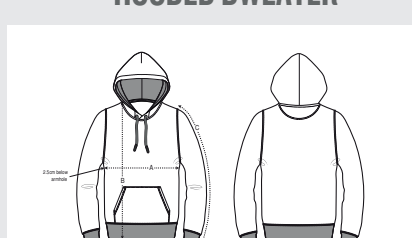

CASUAL COLLECTION

T-SHIRT

SIZES	XXS	XS	S	M	L	XL	XXL	3XL	4XL	5XL
A Half Chest	43.5	46	49	52	55	58	61	64	69	74
B Body Length	64	66	69	72	74	76	78	80	82	84
C Sleeve Length	19	19.5	20.5	21.5	22.5	22.5	23.5	24.5	24.5	25

POLO

SIZES	XXS	XS	S	M	L	XL	XXL	3XL	4XL	5XL
A Half Chest	45	47.5	50.5	53.5	56.5	59.5	62.5	65.5	73.5	78.5
B Body Length	63.5	65.5	68.5	71.5	73.5	75.5	77.5	80.5	81.5	83.5
C Sleeve Length	21	21.5	22.5	23.5	24.5	24.5	25.5	26.5	26.5	27

CREWNECK SWEATER

SIZES	XXS	XS	S	M	L	XL	XXL	3XL	4XL	5XL
A Half Chest	45.5	48	50.5	53	56	59	62	65	70	75
B Body Length	63	65	68	72	74	76	78	80	82	83
C Sleeve Length	61	62	64.5	66	67.5	69	70.5	70.5	70.5	70.5

HOODED DWEATER

SIZES	XXS	XS	S	M	L	XL	XXL	3XL	4XL	5XL
A Half Chest	46.5	49	51.5	54	57	60	63	66	71	76
B Body Length	63	65	68	72	74	76	78	80	82	83
C Sleeve Length	60.5	61.5	64	65.5	67	68.5	70	70	70	70

FULL ZIP HOODED DWEATER