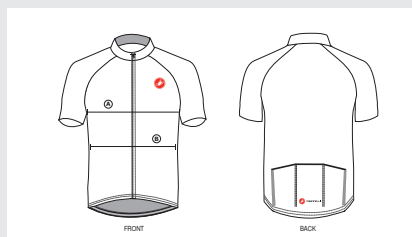

CYCLING RANGE

CYCLING JERSEY MEN

Parte	XS	S	M	L	XL
A CHEST	86	94	96	104	108
B WAIST	80	87	38,0	40,0	42,0

Measurements: **cm**

BIB SHORTS MEN

Parte	XS	S	M	L	XL
HIP	88	94	97	100	103
INSEAM	81	82	83	84	85

Measurements: **cm**

CYCLING JERSEY WOMEN

Parte	XS	S	M	L	XL
A BUST	75	86	94	98	102
B WAIST	58	66	76	83	86

Measurements: **cm**

BIB SHORTS WOMEN

Parte	XS	S	M	L	XL
HIP	85	92	103	106	109
INSEAM	75	76	77	78	79

Measurements: **cm**

CASUAL COLLECTION

T-SHIRT

SIZES	XXS	XS	S	M	L	XL	XXL	3XL	4XL	5XL
A Half Chest	43.5	46	49	52	55	58	61	64	69	74
B Body Length	64	66	69	72	74	76	78	80	82	84
C Sleeve Length	19	19.5	20.5	21.5	22.5	22.5	23.5	24.5	24.5	25