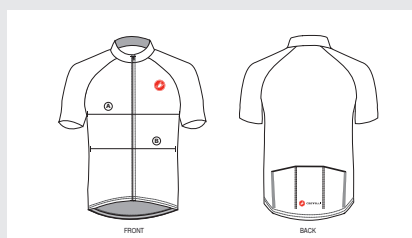

CYCLING RANGE

CYCLING JERSEY MEN

Parte	XS	S	M	L	XL
A CHEST	86	94	96	104	108
B WAIST	80	87	38,0	40,0	42,0

Measurements: **cm**

BIB SHORTS MEN

Parte	XS	S	M	L	XL
HIP	88	94	97	100	103
INSEAM	81	82	83	84	85

Measurements: **cm**

CYCLING JERSEY WOMEN

Parte	XS	S	M	L	XL
A BUST	75	86	94	98	102
B WAIST	58	66	76	83	86

Measurements: **cm**

BIB SHORTS WOMEN

Parte	XS	S	M	L	XL
HIP	85	92	103	106	109
INSEAM	75	76	77	78	79

Measurements: **cm**

CASUAL COLLECTION

T-SHIRT

SIZES	XXS	XS	S	M	L	XL	XXL	3XL	4XL	5XL
A Half Chest	43.5	46	49	52	55	58	61	64	69	74
B Body Length	64	66	69	72	74	76	78	80	82	84
C Sleeve Length	19	19.5	20.5	21.5	22.5	22.5	23.5	24.5	24.5	25